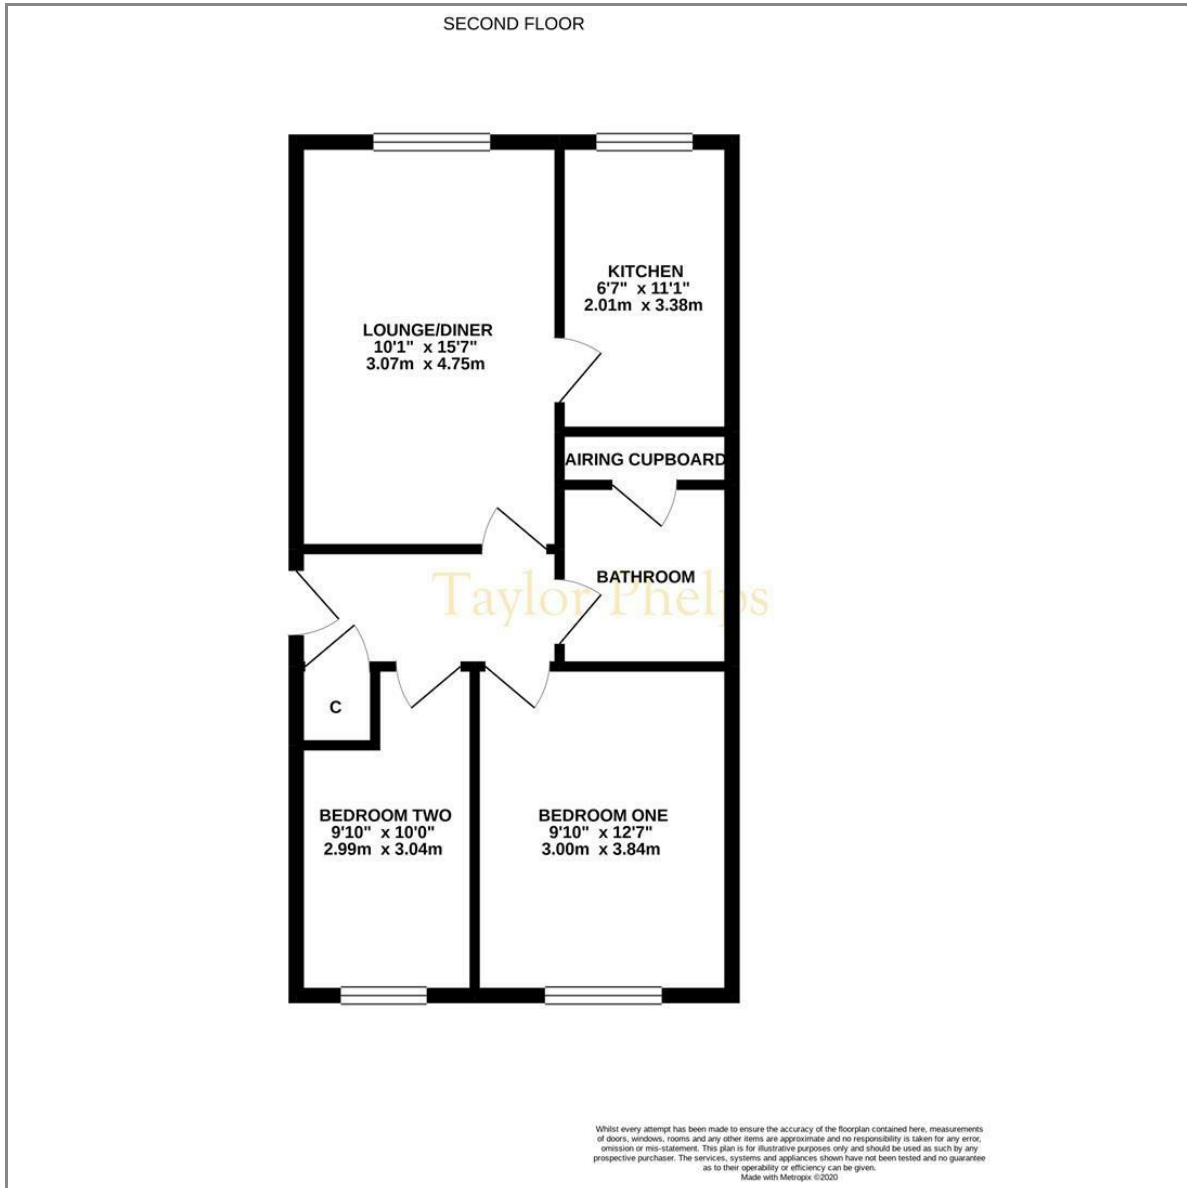

Osprey House, Ware SG12 0XF

Guide price £240,000

2

1

Taylor Phelps

Estate Agency

Taylor Phelps are pleased to offer this two bedroom second floor apartment positioned in this popular residential location in Ware! This apartment benefits from an extended lease, ample residents parking and is available Chain Free!

Floor Plan

Area Map

Energy Efficiency Graph

These particulars, whilst believed to be accurate are set out as a general outline only for guidance and do not constitute any part of an offer or contract. Intending purchasers should not rely on them as statements of representation of fact, but must satisfy themselves by inspection or otherwise as to their accuracy. No person in this firm's employment has the authority to make or give any representation or warranty in respect of the property.